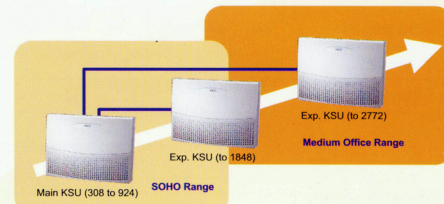

HYBRID KEYPHONE SYSTEM

System Connection Diagram

NEC

High-performance Design

Scalability

Aspila Topaz comes with a standard configuration of 3 trunks and 8 extensions. Starting with what you need or already have, just add on to a maximum of 27 trunks, 72 extensions as your company grows!

Fully Hybrid Ports

You can forget about ports dedicated to specific types of terminals. With hybrid ports, you can mix and match any combination of analogue single line telephones (SLT), proprietary keyphones, modems, facsimile machines, answering machines, and more. It's flexibility catered to your needs.

*Please contact your service provider about supplementary services in your area.

**OP Box provides additional slot for ISDN BRI

KSU + OP Box**

User-friendly Technology

Aspila Topaz is designed to make installation, upgrading and maintenance a breeze, thus saving precious business time.