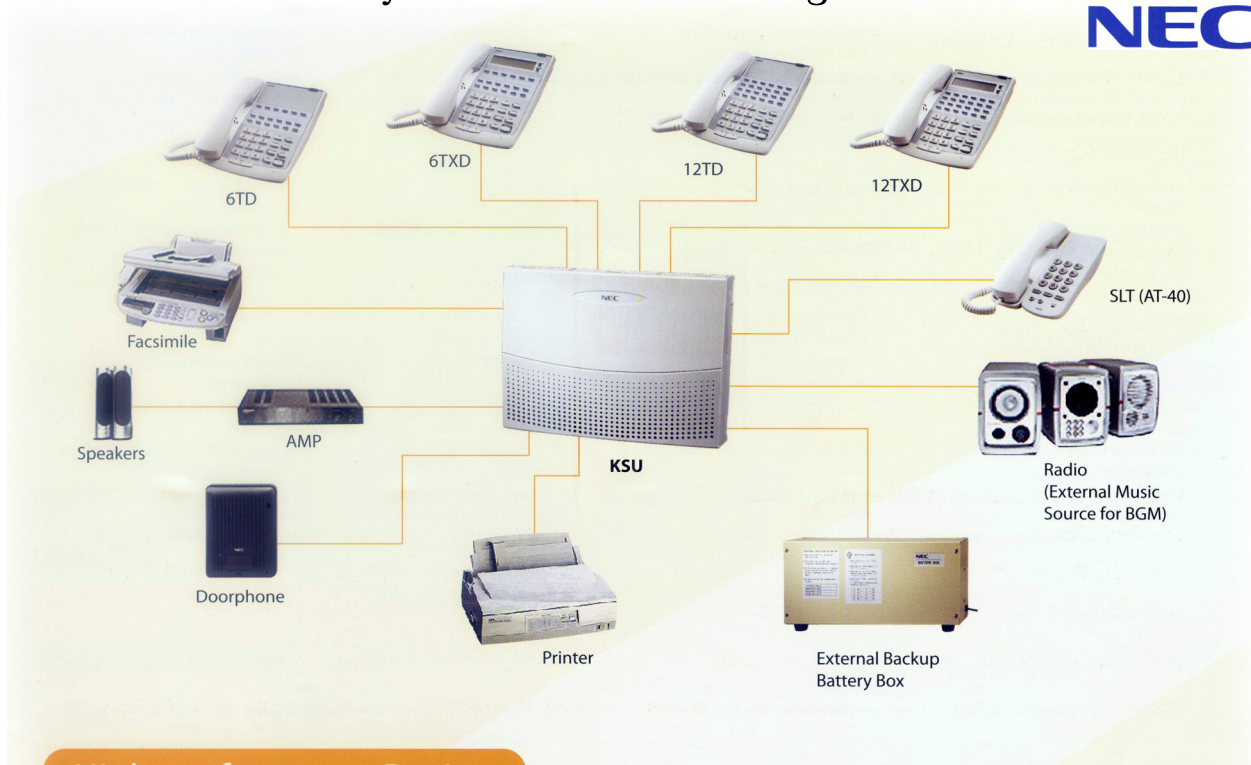

HYBRID KEYPHONE SYSTEM

System Connection Diagram

NEC

High-performance Design

Scalability

Aspila Topaz comes with a standard configuration of 3 trunks and 8 extensions. Starting with what you need or already have, just add on to a maximum of 27 trunks, 72 extensions as your company grows!

Fully Hybrid Ports

You can forget about ports dedicated to specific types of terminals. With hybrid ports, you can mix and match any combination of analogue single line telephones (SLT), proprietary keyphones, modems, facsimile machines, answering machines, and more. It's flexibility catered to your needs.

*Please contact your service provider about supplementary services in your area.

**OP Box provides additional slot for ISDN BRI

KSU + OP Box**

User-friendly Technology

Aspila Topaz is designed to make installation, upgrading and maintenance a breeze, thus saving precious business time.