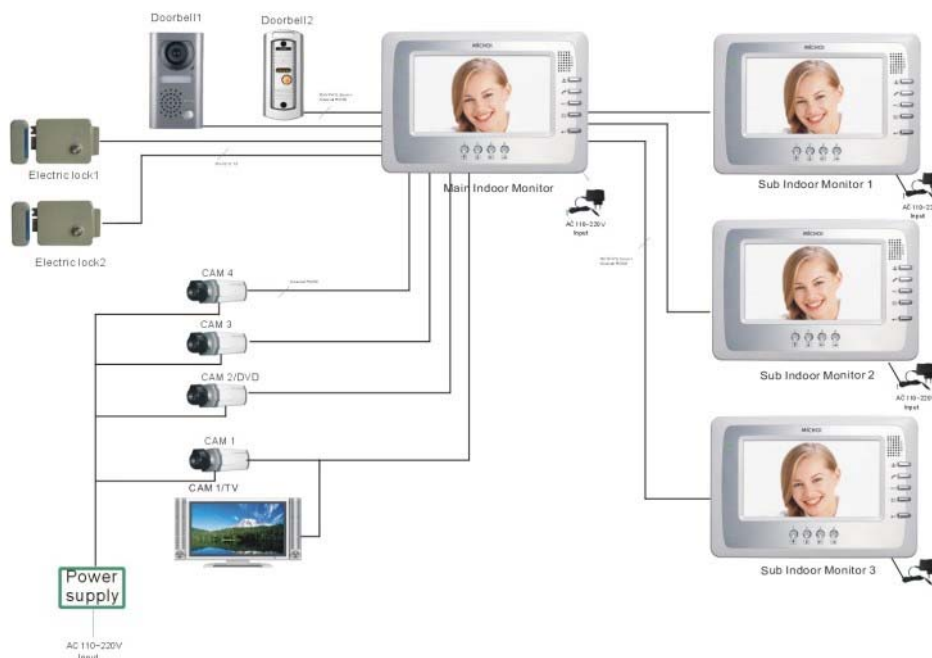

Video Door Phone (MC-528F65)

Feature:

- Surface-mounted, 7 inch color TFT
- Intercom, broadcast, call transfer among indoor monitors
- Support up to 4 indoor monitors and 2 doorbell cameras
- Room-to-room internal communication
- Support 4-channel CCTV cameras fitted for security surveillance
- Can view 6 video channel images from different indoor monitors and doorbell cameras at the same time
- Can connect TV, DVD or MP3 player to watch TV and listen to music from indoor monitor.
- Color/contrast/brightness/volume adjustable
- 4 wires shielded cables or cat- 6 cable.

Specifications

Model	MC-528F65
Display screen	7 inch TFT
Resolution	> 400 TV lines
Material	Plastics
Scan frequency	15,625Hz(H) × 50Hz(V)
Power voltage	DC16-18V
Video input	75Ω 1Vp-p
Power consumption	1.5w ~ 12w
Wiring mode	4 wires, polar or cat-6 cable
Ambient temperature	-10°C ~ 40°C
Dimension	235 (W) × 161 (H) × 31 (D)
Weight (Kg)	0.58

Connection Diagram

• Due to continuous product enhancement, Sin Chew Alarm reserves the right to change / modify specification without prior notice.