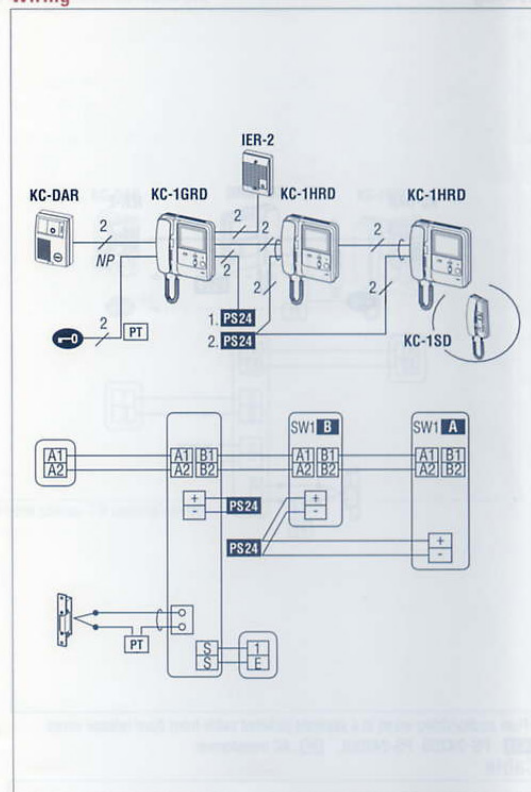

Video Sentry Color Tilt

DOOR 1 **ROOM** 3 **KC-1GRD**

Features

- VIDEO SENTRY COLOR TILT 1 door - 3 monitors
- INSTANT ON door audio & video
- All call type room calling
- 100m distance between monitors, looped

Wiring

Communication network

4-tone chime. (1) Tilt camera (2) All call type voice calling (from any).
Communication on handsets individually.

• Run audio/video wires in a separate jacketed cable from door release wires.
PS24 1,2 : PS-2420S PS-2420UL PT : AC transformer