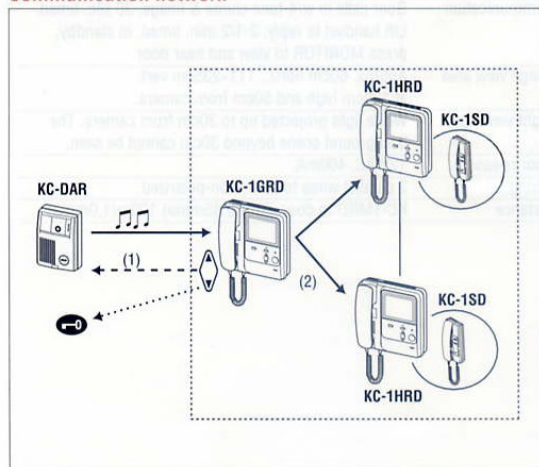

Video Sentry Color Tilt

DOOR 1 **ROOM** 3 **KC-1GRD**

Features

- VIDEO SENTRY COLOR TILT 1 door - 3 monitors
- INSTANT ON door audio & video
- All call type room calling
- 100m distance between monitors, looped

Wiring

Communication network

4-tone chime. (1) Tilt camera (2) All call type voice calling (from any).
Communication on handsets individually.

• Run audio/video wires in a separate jacketed cable from door release wires.
PS24 1,2 : PS-2420S PS-2420UL PT : AC transformer