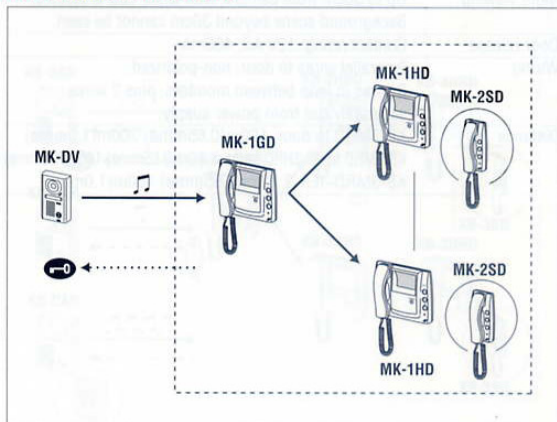

# Wide Angle Video Sentry - B&W

**DOOR 1** **ROOM 3** **MK-1GD** **NEW**

**Door station**

**MK-DV**  
Video door station

**MK-DVF**  
Video door station

**MK-DH**  
Video door station

**Power supply**  
**PS-1820S PS-1820UL**

**Master station**

**MK-1GD**  
Master station

**Boxed set** Add an appropriate power supply.

**MKS-1GD:** MK-1GD & MK-DH  
**MKS-1GDV:** MK-1GD & MK-DV  
**MKS-1GDVF:** MK-1GD & MK-DVF

**Features**

- Single-door, three-monitor system with door release
- Instant voice call-in with image
- Internal handset communication. All call type voice calling
- Transfer of door call-in. (Image of caller remains on)
- Fixed camera, wide angle viewing

**Communication network**

4-tone chime. Instant voice calling w/image. All call with pre-tone/voice. Internal communication on handsets

**Wiring**

• MK-2SD may be wired in the same manner as MK-1HD.  
**PS18** : PS-1820S PS-1820UL (for two-station kit & 3 stations) **PT** : AC transformer **SW1-ON** Terminated