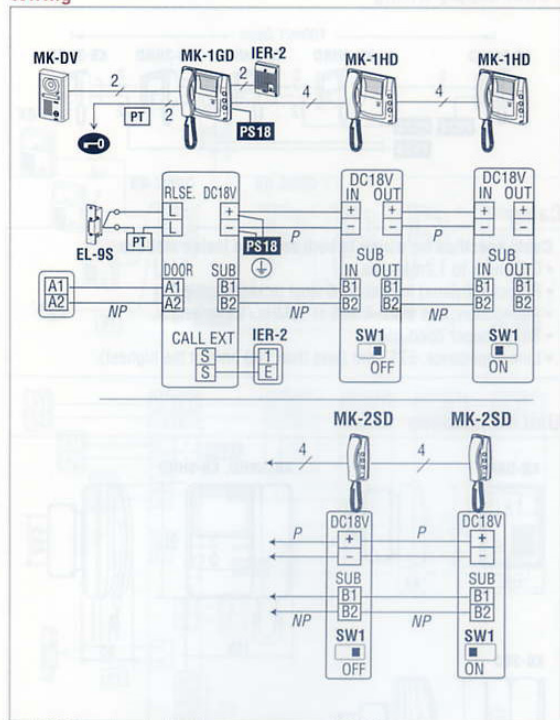

# Wide Angle Video Sentry - B&W

**DOOR 1** **ROOM 3** **MK-1GD** **NEW**

**Door station**

**MK-DV**  
Video door station

**MK-DVF**  
Video door station

**MK-DH**  
Video door station

**Power supply**  
**PS-1820S PS-1820UL**

**Master station**

**MK-1GD**  
Master station

**Boxed set** Add an appropriate power supply.

**MKS-1GD:** MK-1GD & MK-DH  
**MKS-1GDV:** MK-1GD & MK-DV  
**MKS-1GDVF:** MK-1GD & MK-DVF

**Features**

- Single-door, three-monitor system with door release
- Instant voice call-in with image
- Internal handset communication. All call type voice calling
- Transfer of door call-in. (Image of caller remains on)
- Fixed camera, wide angle viewing

**Communication network**

4-tone chime. Instant voice calling w/image. All call with pre-tone/voice. Internal communication on handsets

**Wiring**

• MK-2SD may be wired in the same manner as MK-1HD.  
**PS18** : PS-1820S PS-1820UL (for two-station kit & 3 stations) **PT** : AC transformer **SW1-ON** Terminated