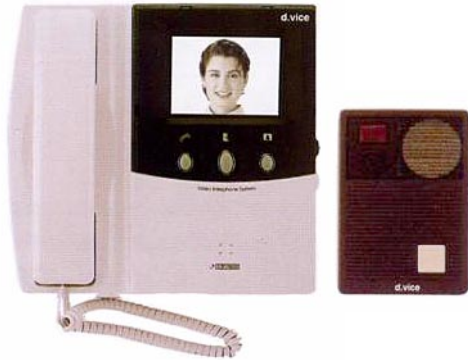

EXPANSIBLE COLOUR VIDEO DOOR PHONE & MONITORING SYSTEM

- Video & Audio Monitoring From Anywhere to Anywhere

M248-BASIC EXPANDABLE TO \longrightarrow 4 CAMERAS (DOOR CAMERAS and/or DOME CAMERAS) plus 8 MONITORS (MAIN MONITOR and SLAVE MONITORS)

**COMPLETE 1-ON-1 PACKAGE
WITH COLOUR SCREEN
M248-BASIC**

M248-BASIC - MAIN MONITOR (COLOUR)

Power	Input: 100-240V ~ 1.0A MAX, 50-60Hz Output: +24V == 0.75A
Audio	Two Way
Display	4" Flat Type CRT
Resolution	420 TV Lines
Memory	Max. 32 Pictures
Size	235 x 220 x 75 (mm)
Installation	Wall Mount

M248-BASIC - DOOR CAMERA

Power	From Monitor
Camera	1/3" CCD
Lens	F3.6, Wide Angle Horizontal Manually Adjustable
Illumination	IR Supplement
Wiring	2 Regular Wires (Power Included)
Distance	0.65mmø (AWG22) - 60M 1.0mmø (AWG18) - 100M
Temperature	-20C ~ 70C
Case	Metal, Weather Proof
Size	140 x 100 x 42 (mm)
Installation	Wall Mount

SLAVE MONITOR / EX-248H-C

Power	Input: 100-240V ~ 1.0A MAX, 50-60Hz Output: +24V == 0.75A
Audio	Two Way
Display	4" Flat Type CRT
Resolution	420 TV Lines
Memory	Non
Size	235 x 220 x 75 (mm)
Installation	2 wires, Wall Mount