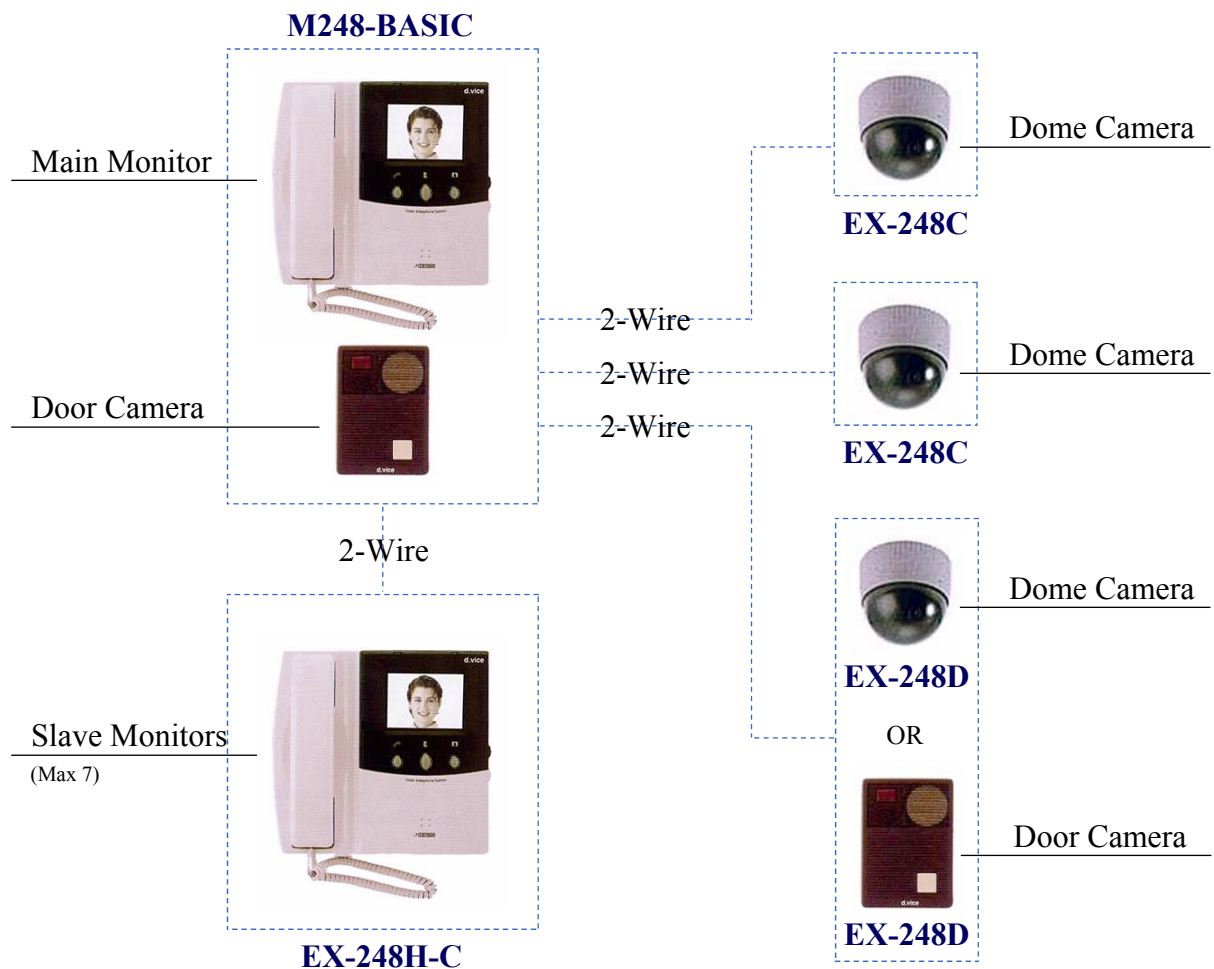

**COMPLETE 1-ON-1 PACKAGE
WITH COLOUR SCREEN
M248-BASIC**

M248-BASIC - MAIN MONITOR (COLOUR)

Power	Input: 100-240V ~ 1.0A MAX, 50-60Hz Output: +24V == 0.75A
Audio	Two Way
Display	4" Flat Type CRT
Resolution	420 TV Lines
Memory	Max. 32 Pictures
Size	235 x 220 x 75 (mm)
Installation	Wall Mount

M248-BASIC - DOOR CAMERA

Power	From Monitor
Camera	1/3" CCD
Lens	F3.6, Wide Angle Horizontal Manually Adjustable
Illumination	IR Supplement
Wiring	2 Regular Wires (Power Included)
Distance	0.65mmø (AWG22) - 60M 1.0mmø (AWG18) - 100M
Temperature	-20C ~ 70C
Case	Metal, Weather Proof
Size	140 x 100 x 42 (mm)
Installation	Wall Mount

DOOR CAMERA / EX-248D

Power	From Monitor
Camera	1/3" CCD
Lens	F3.6, Wide Angle Horizontal Manually Adjustable
Illumination	IR Supplement
Wiring	2 Regular Wires (Power Included)
Distance	0.65mmø - 60M / 1.0mmø - 100M
Temperature	-20C ~ 70C
Case	Metal, Weather Proof
Size	140 x 100 x 42 (mm)
Installation	Wall Mount

DOME CAMERA / EX-248C

Power	From Monitor
Camera	1/3" CCD
Lens	F3.6, Wide Angle
Illumination	2 LUX
Wiring	2 Regular Wires (Power Included)
Distance	0.65mmø - 60M / 1.0mmø - 100M
Size	90 x 90 x 90 (mm)
Installation	Surface Mount