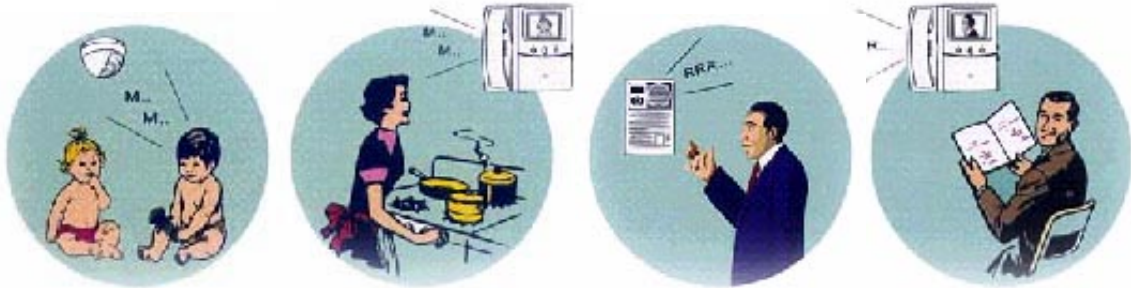

EXPANSIBLE COLOUR VIDEO DOOR PHONE & MONITORING SYSTEM

- Video & Audio Monitoring From Anywhere to Anywhere

M248-BASIC EXPANDABLE TO $\longrightarrow$ 4 CAMERAS (DOOR CAMERAS and/or DOME CAMERAS) plus 8 MONITORS (MAIN MONITOR and SLAVE MONITORS)